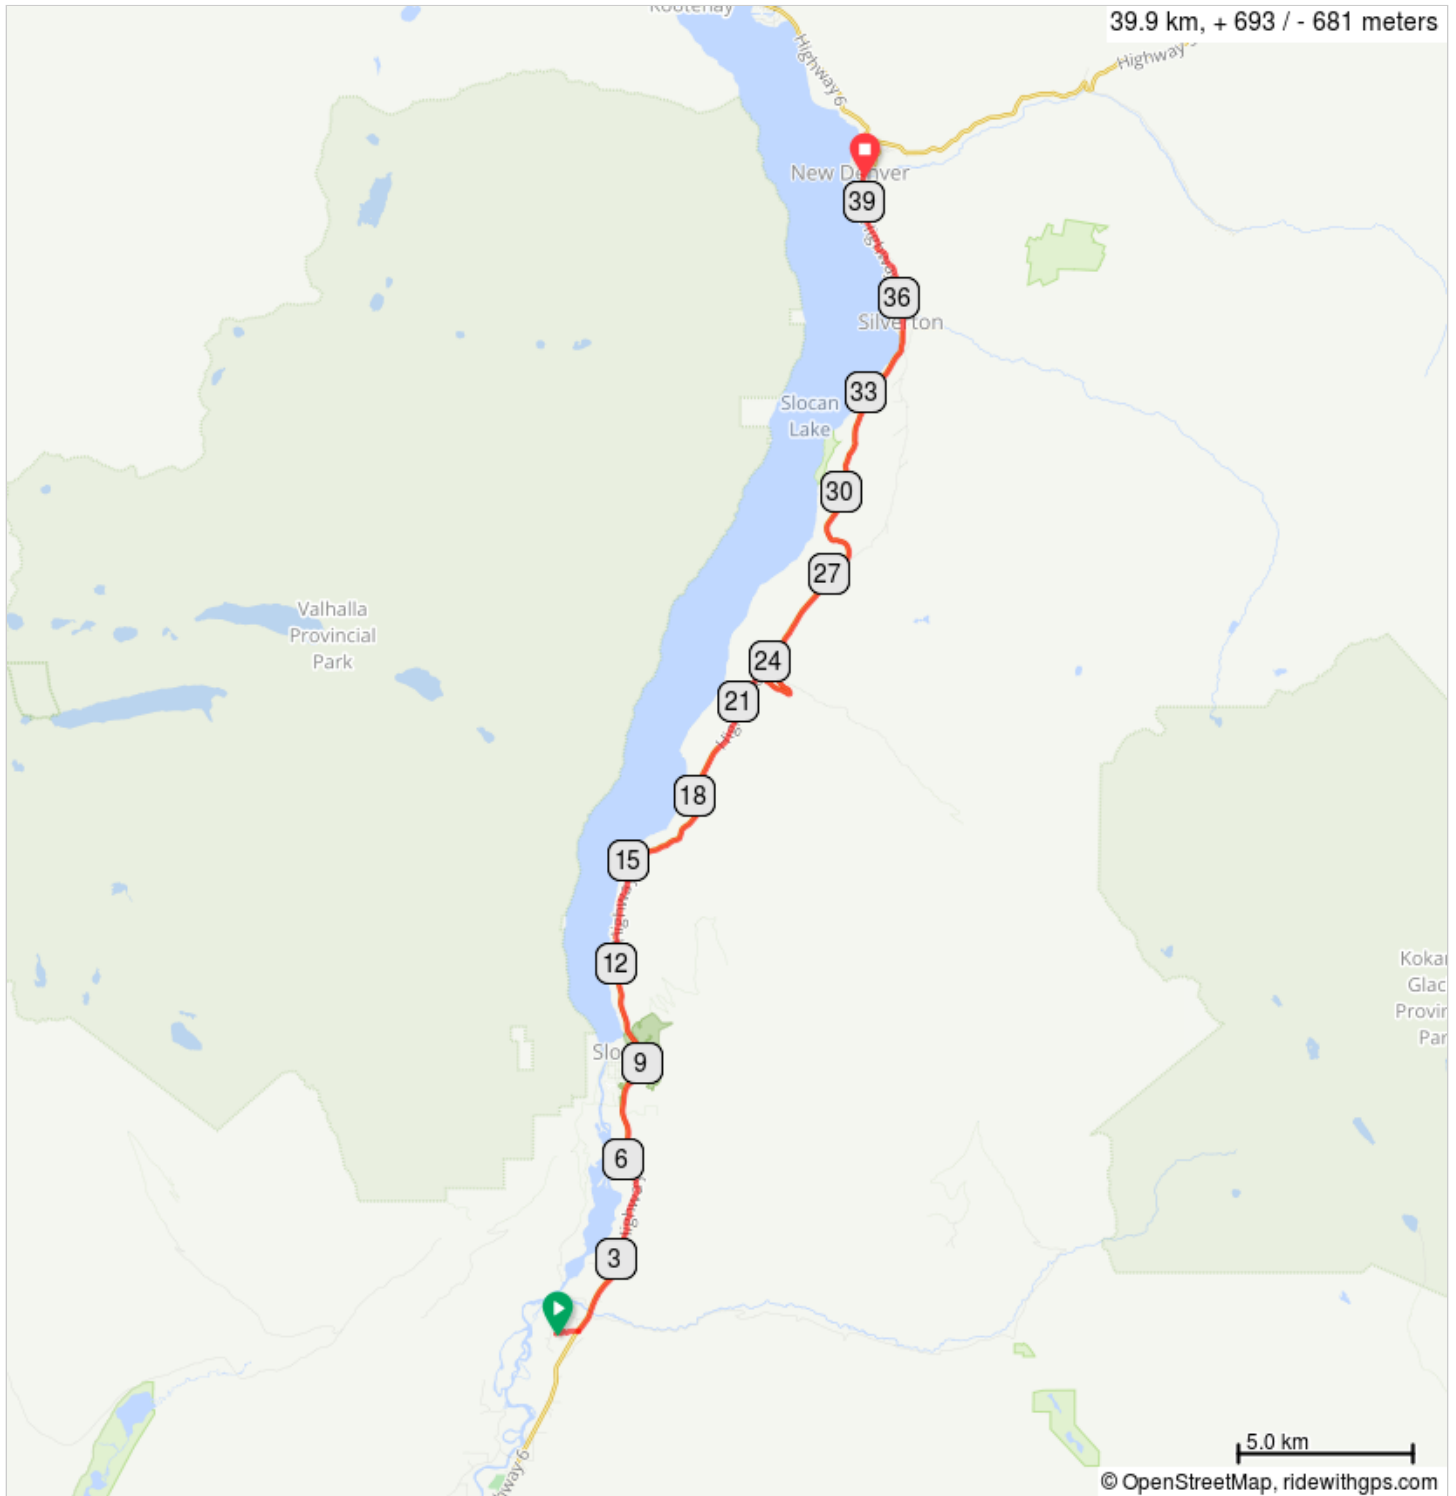

Lemon Creek Lodge to Valhalla Inn New Denver

Lemon Creek Lodge to Valhalla Inn New Denver

Num	Dist	Type	Note	Next
1.	0.0		Start of route	0.7
2.	0.7		Head back to BC 6North. left onto the highway and follow it 39 kms to New Denver. Shortly after crossing the river in New Denver you will see the Valhalla Inn on your right.	39.2
3.	39.9		End of route	0.0

39.9 kilometers. +694/-683 meters
