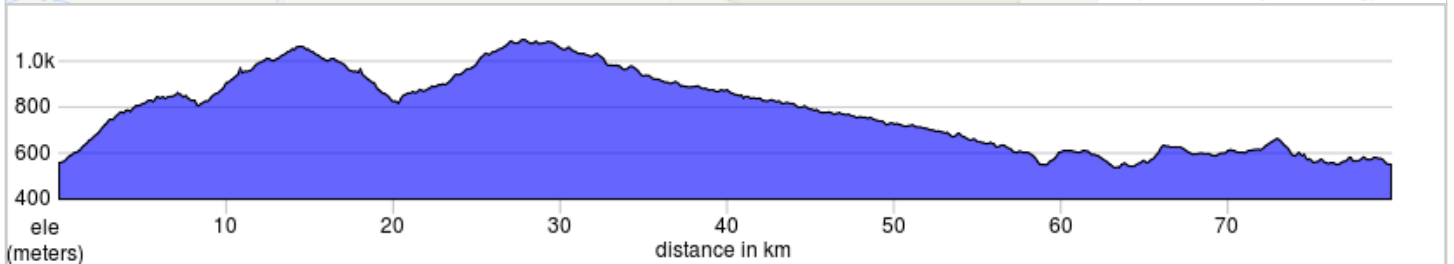

Valhalla inn New Denver to Ainsworth Motel with side trip to Sandon

Valhalla inn New Denver to Ainsworth Motel with side trip to Sandon

Num	Dist	Type	Note	Next
1.	0.0	▶	Start of route	0.2
2.	0.2	➔	Right at the 2nd cross street onto 6 Ave/BC-31A E (signs for British Columbia 31 Alternate)	8.4
3.	8.5	➔	Right onto Sandon Rd	5.5
4.	14.0	➔	Right onto Idaho Peak Rd/Slocan Star St	0.8
5.	14.8	➡	Left onto Sandon Rd	5.5
6.	20.3	➔	Right onto BC-31A E	37.7
7.	58.0	➔	Right onto A Ave/BC-31A E	0.9
8.	58.9	➔	Right onto 4th St/Balfour-Kaslo-Galena Bay Hwy/BC-31 S	20.9
9.	79.8	➔	Right onto Sutton St	0.0

79.8 kilometers. +1289/-1296 meters

Num	Dist	Type	Note	Next
10.	79.8	▣	End of route	0.0

0.0 kilometers. +0/-0 meters