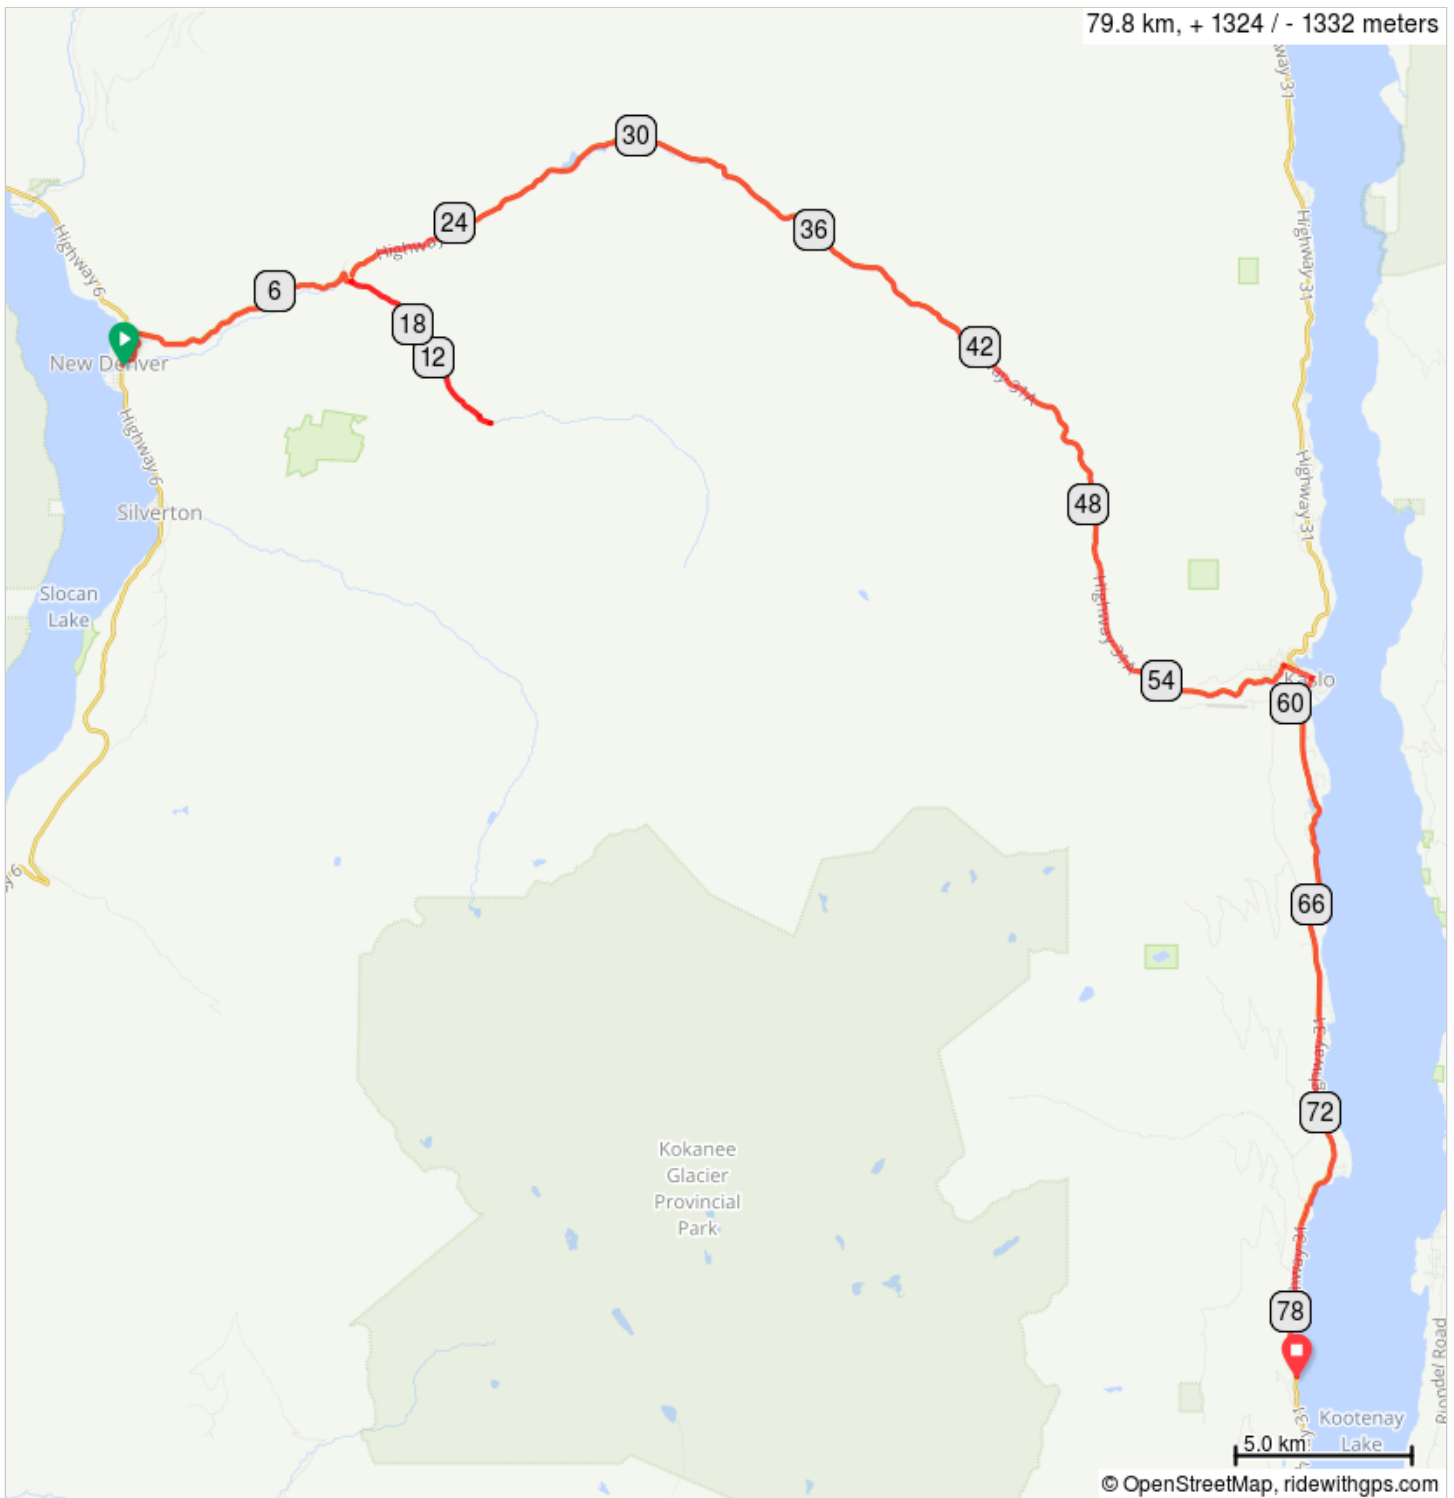

Valhalla inn New Denver to Ainsworth Motel with side trip to Sandon

Valhalla inn New Denver to Ainsworth Motel with side trip to Sandon

Num	Dist	Type	Note	Next
1.	0.0	▶	Start of route	0.2
2.	0.2	➔	Right at the 2nd cross street onto 6 Ave/BC-31A E (signs for British Columbia 31 Alternate)	8.4
3.	8.5	➔	Right onto Sandon Rd	5.5
4.	14.0	➔	Right onto Idaho Peak Rd/Slocan Star St	0.8
5.	14.8	➡	Left onto Sandon Rd	5.5
6.	20.3	➔	Right onto BC-31A E	37.7
7.	58.0	➔	Right onto A Ave/BC-31A E	0.9
8.	58.9	➔	Right onto 4th St/Balfour-Kaslo-Galena Bay Hwy/BC-31 S	20.9
9.	79.8	➔	Right onto Sutton St	0.0

79.8 kilometers. +1289/-1296 meters

Num	Dist	Type	Note	Next
10.	79.8	▣	End of route	0.0

0.0 kilometers. +0/-0 meters