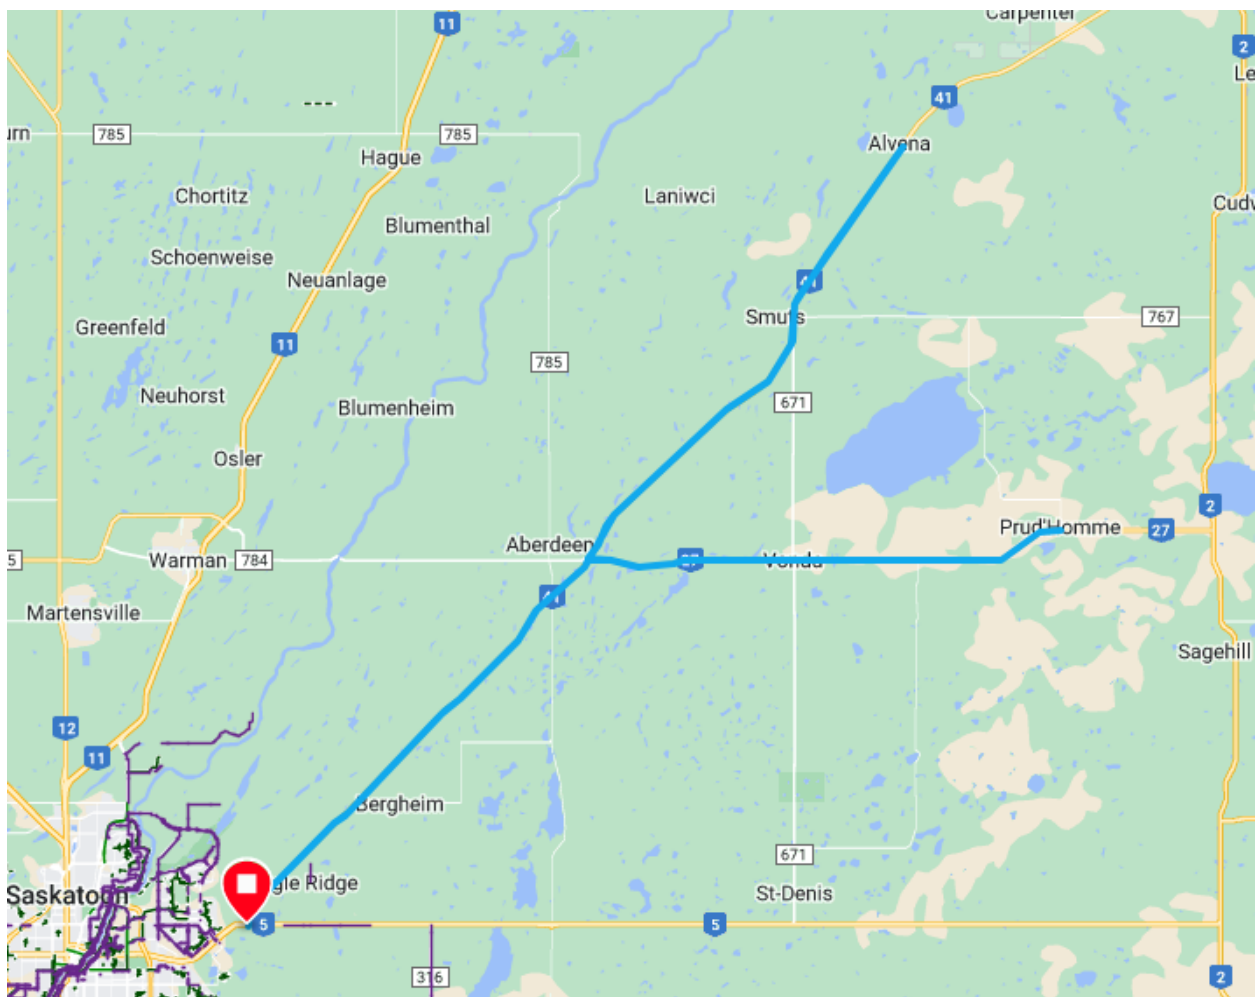

## **100 mile course (162.5km)**

From Hwy 5 and Hwy 41 travel north to Hwy 27.

There is a support station located at the corner of Hwy 41 and Hwy 27.

Turn right at Hwy 27 and travel to the access road to Prud'Homme

Complete a U-Turn and head back to the support station at Hwy 41 and Hwy 27

Turn right at Hwy 41 and head north to the access road to Alvena

Complete a U-Turn and head back to the support station at Hwy 41 and Hwy 27

Continue along Hwy 41 to the intersection of Hwy 41 and Hwy 5

## **100 km course (105km)**

From Hwy 5 and Hwy 41 travel north to Hwy 27.

There is a support station located at the corner of Hwy 41 and Hwy 27.

Turn right at Hwy 27 and travel to the access road to Prud'Homme