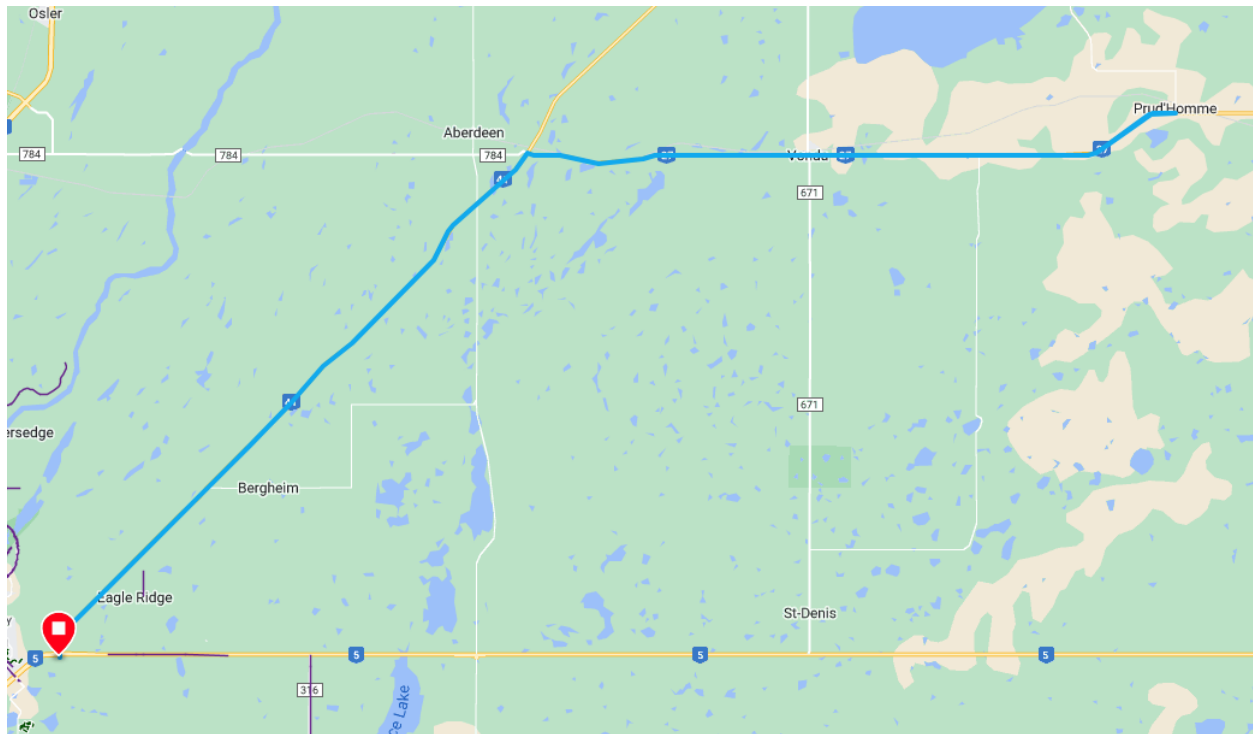

Continue along Hwy 41 to the intersection of Hwy 41 and Hwy 5

## **100 km course (105km)**

From Hwy 5 and Hwy 41 travel north to Hwy 27.

There is a support station located at the corner of Hwy 41 and Hwy 27.

Turn right at Hwy 27 and travel to the access road to Prud'Homme

Complete a U-Turn and head back to the support station at Hwy 41 and Hwy 27

Turn left and continue along Hwy 41 to the intersection of Hwy 41 and Hwy 5

## **50km course (54km)**

From Hwy 5 and Hwy 41 travel north to Hwy 27.

There is a support station located at the corner of Hwy 41 and Hwy 27.

Complete a U-Turn and continue along Hwy 41 to the intersection of Hwy 41 and Hwy 5